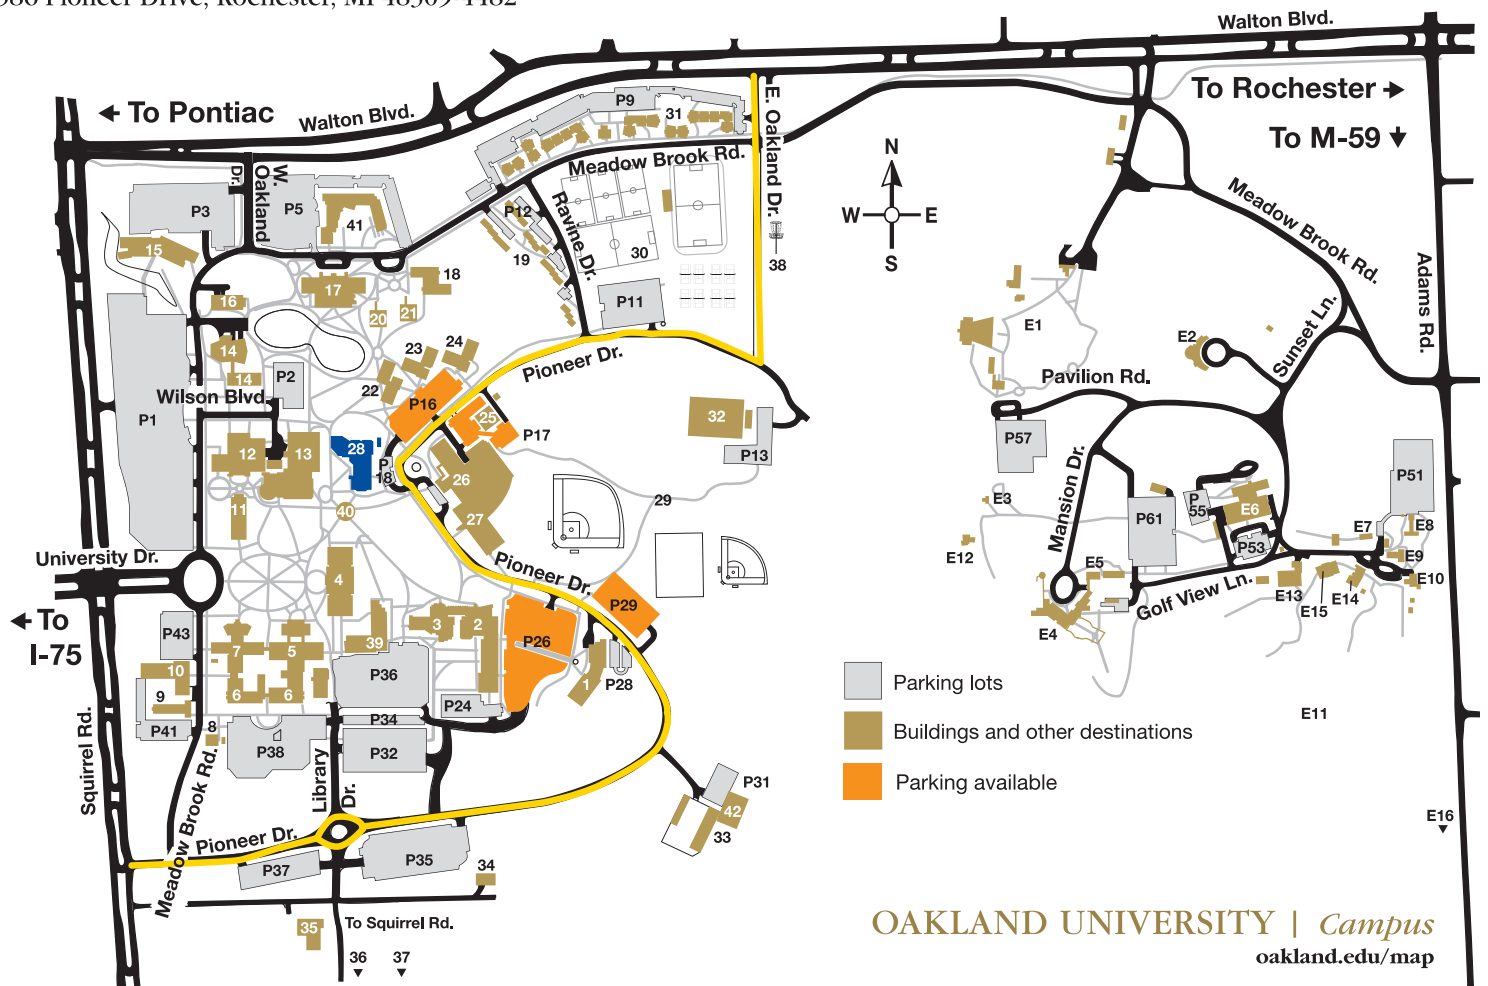

# OAKLAND UNIVERSITY WILLIAM BEAUMONT SCHOOL OF MEDICINE

586 Pioneer Drive, Rochester, MI 48309-4482

OAKLAND UNIVERSITY | *Campus*  
[oakland.edu/map](http://oakland.edu/map)

## Main Campus

Anibal House (ANI)	23
Ann V. Nicholson Student Apts (AVN)	31
Athletic Dome (AD)	32
Athletics Center (ATH)	26
• Aquatics Center	
• O'rena	
Belgian Barn	9
Buildings and Grounds	33
Central Heating Plant	25
College of Arts & Sciences Annex (CAS)	8
Dodge Hall (DH)	5
Electrical Substation	35
Elliott Hall (EH)	3
• School of Business Administration (SBA)	
Elliott Tower (ET)	40
Engineering Center (EC)	39
• School of Engineering and Computer Science (SECS)	
Facilities Management (FM)	42
Fitzgerald House (FTZ)	22
George T. Matthews Apartments	19
Graham Health Center (GHC)	16
Grizzly Oaks Disc Golf Course	38
Hamlin Hall (HAM)	18
Hannah Hall (HH)	7
Hill House (HIL)	20
Human Health Building (HHB)	15
• School of Health Sciences (SHS)	
• School of Nursing (SON)	

Gantry Antenna Range <i>off map</i>	36
Kresge Library (KL)	4
Lower Fields	29
Mathematics and Science Center (MSC)	6
North Foundation Hall (NFH)	12
• Admissions	
• Student Services	
• Welcome Center	
Oak View Hall (OVH)	41
• Honors College	
Oakland Center (OC)	13
Observatory <i>off map</i>	37
<b>O'Dowd Hall (ODH)</b>	<b>28</b>
• Oakland University William Beaumont School of Medicine (OUWB)	
• Registrar	
Parking Structures	P29 & P32
Pawley Hall (PH)	1
• School of Education and Human Services (SEHS)	
• Lowry Center for Early Childhood Education	
Police and Support Services Building (PSS)	10
• Makers' Studio	
Pryale House (PRY)	24
Recreation and Athletic Outdoor Complex (RAO)	30
Recreation Center (REC)	27
South Foundation Hall (SFH)	11
Storage Facility (GUS)	34
Van Wagoner House (VWH)	21
Vandenberg Hall (VBH)	17