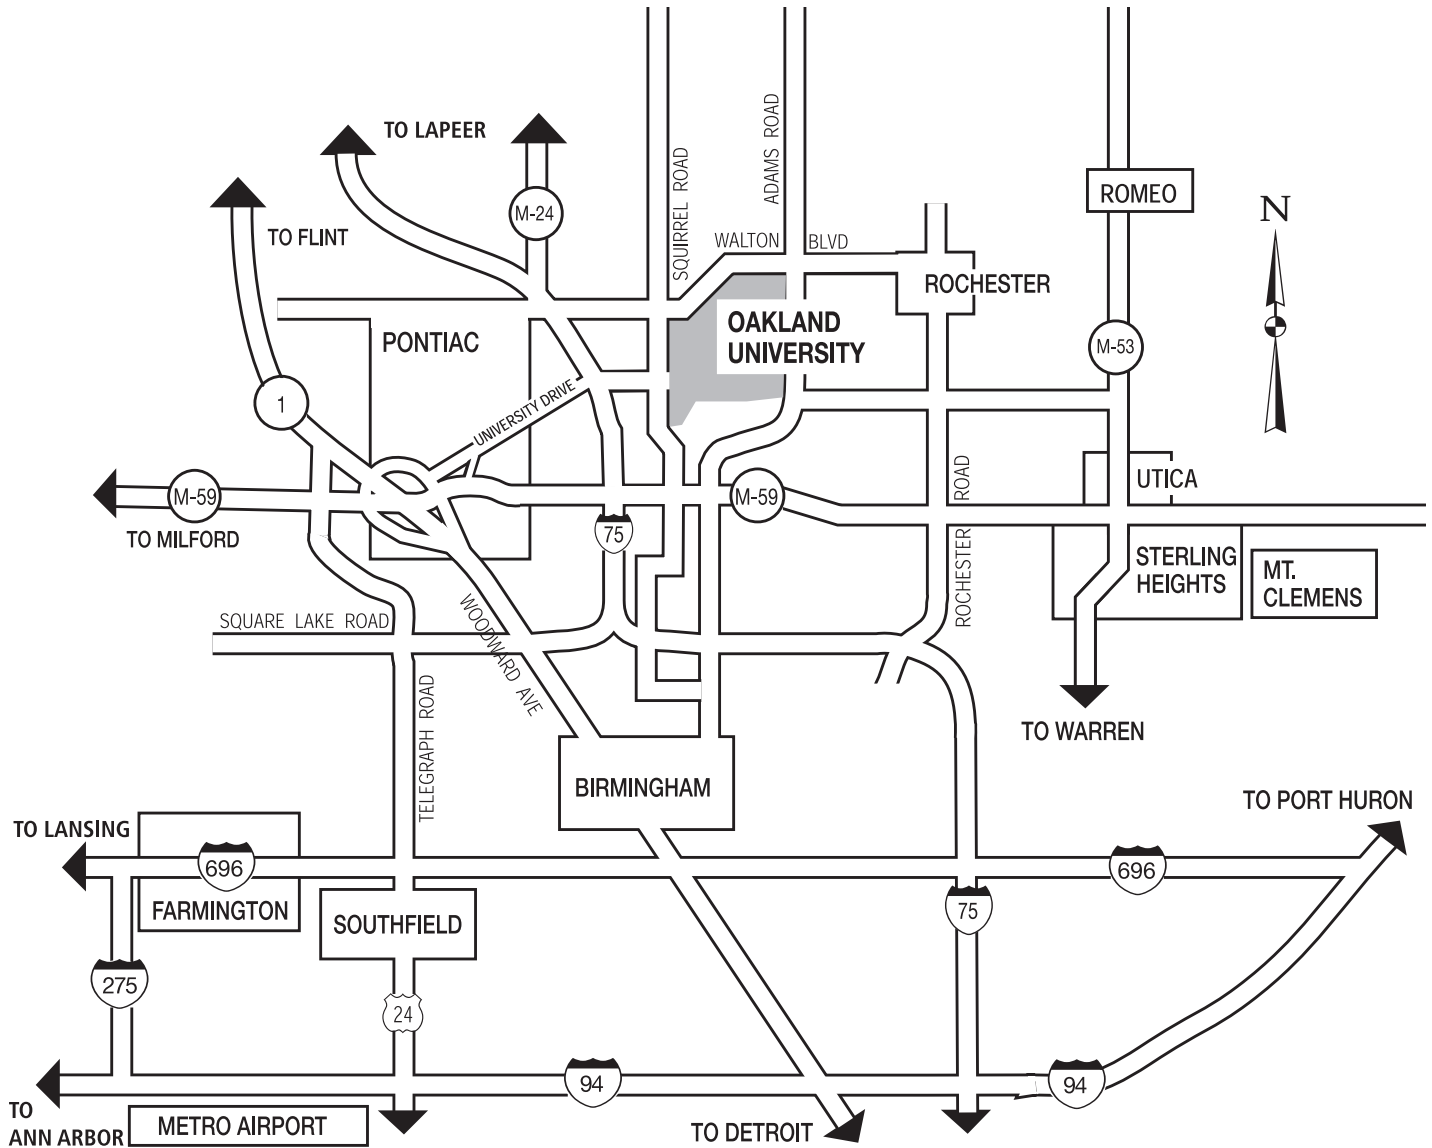

Oakland University | *Campus*

2200 North Squirrel Road, Rochester, Michigan 48309-4401 | oakland.edu/map

With more than 19,000 students and a low student-to-faculty ratio, Oakland offers diverse academic programs, including more than 130 baccalaureate programs and more than 120 graduate degree and certificate programs through the College of Arts and Sciences; the schools of Business Administration, Education and Human Services, Engineering and Computer Science, Health Sciences, and Nursing; and the Oakland University William Beaumont School of Medicine. Oakland University also offers a challenging and enriching Honors College. Kresge Library supports scholarly activities through its collections of books, journals, government documents, musical scores and recordings, as well as technology to access digital resources and global archives.

OAKLAND
UNIVERSITY™