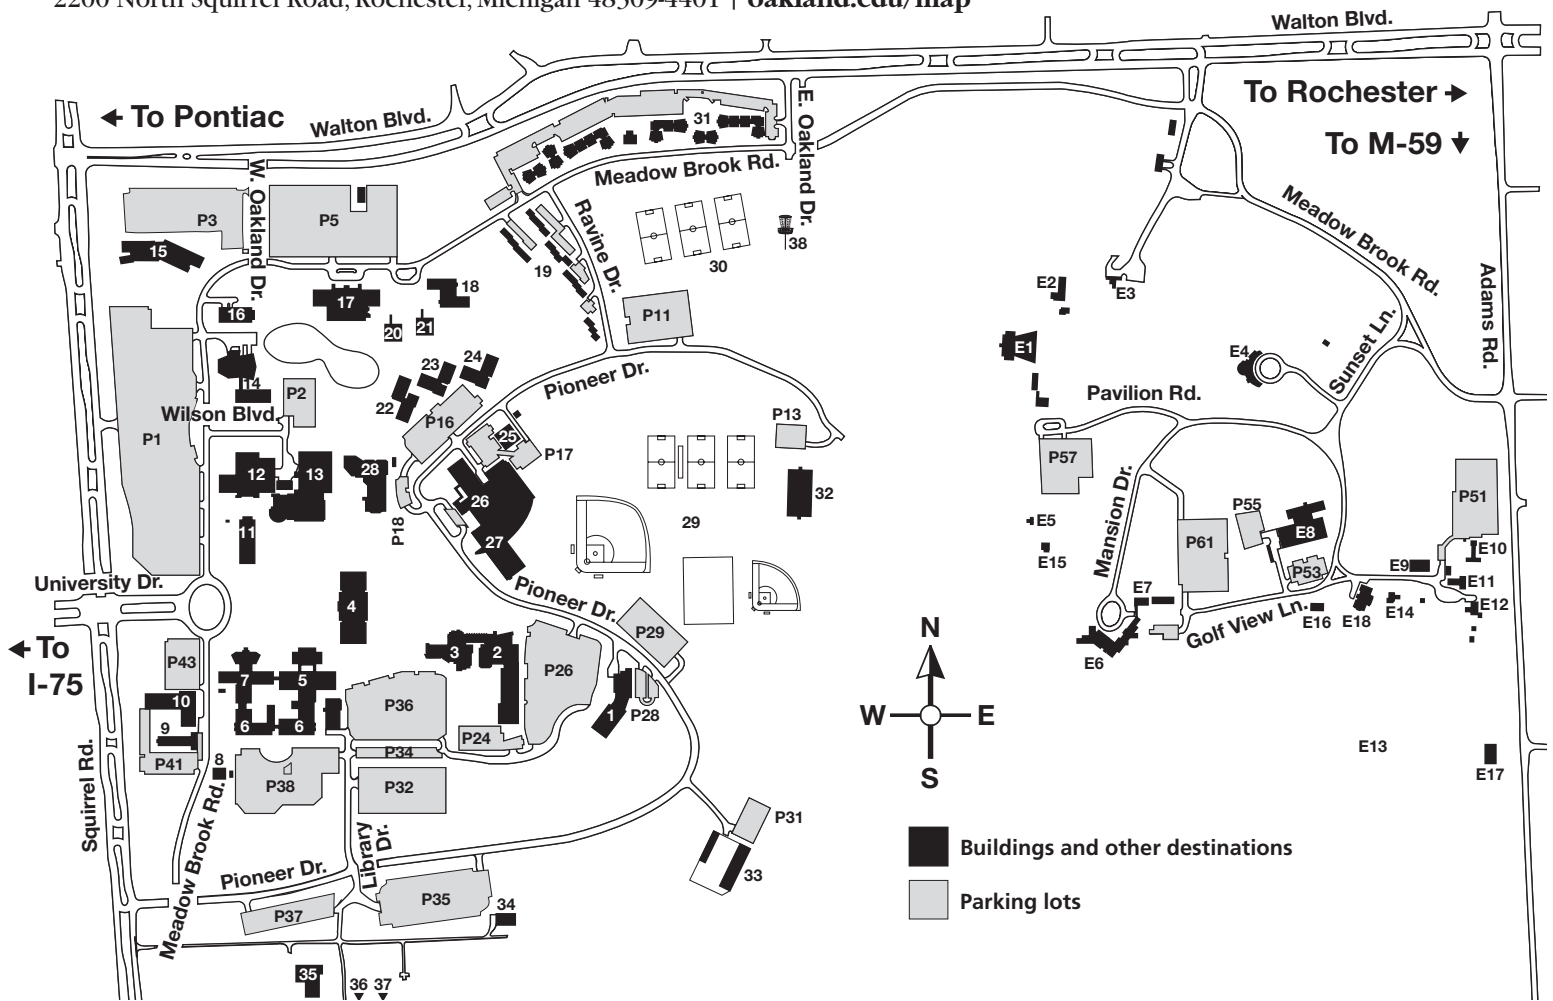

Oakland University | Campus

2200 North Squirrel Road, Rochester, Michigan 48309-4401 | oakland.edu/map

Main Campus

Anibal House (ANI)	23
Ann V. Nicholson Student Apts (AVN)	31
Athletics Center (ATH)	26
• Aquatics Center	
• O'rena	
Belgian Barn	9
Buildings and Grounds	33
Central Heating Plant	25
Dodge Hall of Engineering (DHE)	5
Electrical Substation	35
Elliott Hall (EH)	3
Facilities Management (FM)	8
Fitzgerald House (FTZ)	22
George T. Matthews Apartments	19
Graham Health Center (GHC)	16
Grizzly Oaks Disc Golf Course	38
Hamlin Hall (HAM)	18
Hannah Hall of Science (HHS)	7
Hill House (HIL)	20
Human Health Building (HHB)	15
Kettering Magnetics Lab (KML) <i>off map</i>	36
Kresge Library (KL)	4
Lower Fields	29

North Foundation Hall (NFH)	12
• Admissions	
• Student Services	
Oakland Center (OC)	13
Observatory <i>off map</i>	37
O'Dowd Hall (ODH)	28
• Registrar	
Pawley Hall (PH)	1
• Lowry Center for Early Childhood Education	
Police and Support Services Building (PSS)	10
Pryale House (PRY)	24
Recreation Center (REC)	27
Science and Engineering Building (SEB)	6
South Foundation Hall (SFH)	11
Sports Bubble	32
Storage Facility (GUS)	34
Van Wagoner House (VWH)	21
Vandenberg Hall (VBH)	17
Varner Hall (VAR)	2
• Varner Recital Hall	
• Varner Studio Theatre	
Wilson Hall (WH)	14
• Meadow Brook Theatre	
• Oakland University Art Gallery	
Upper Fields	30

Meadow Brook Estate

Baldwin Pavilion (BP)	E1
Carriage House	E7
Danny's Cabin	E15
Dr. Berton London Practice Area	E9
Golf Cart Storage Building	E16
Golf Course Clubhouse and Pro Shop	E12
John Dodge House (JDH)	E11
Katke-Cousins and R&S Sharp Golf Courses	E13
Knole Cottage	E5
Meadow Brook Greenhouse	E10
Meadow Brook Hall (MBH)	E6
Meadow Brook Music Festival	E3
Shotwell-Gustafson Pavilion	E8
• Clean Energy Research Center	
• OU INCubator	
Starter Shack	E14
Steve Sharp Clubhouse	E18
Sunset Terrace (SST)	E4
Trumbull Terrace	E2
Varner House	E17