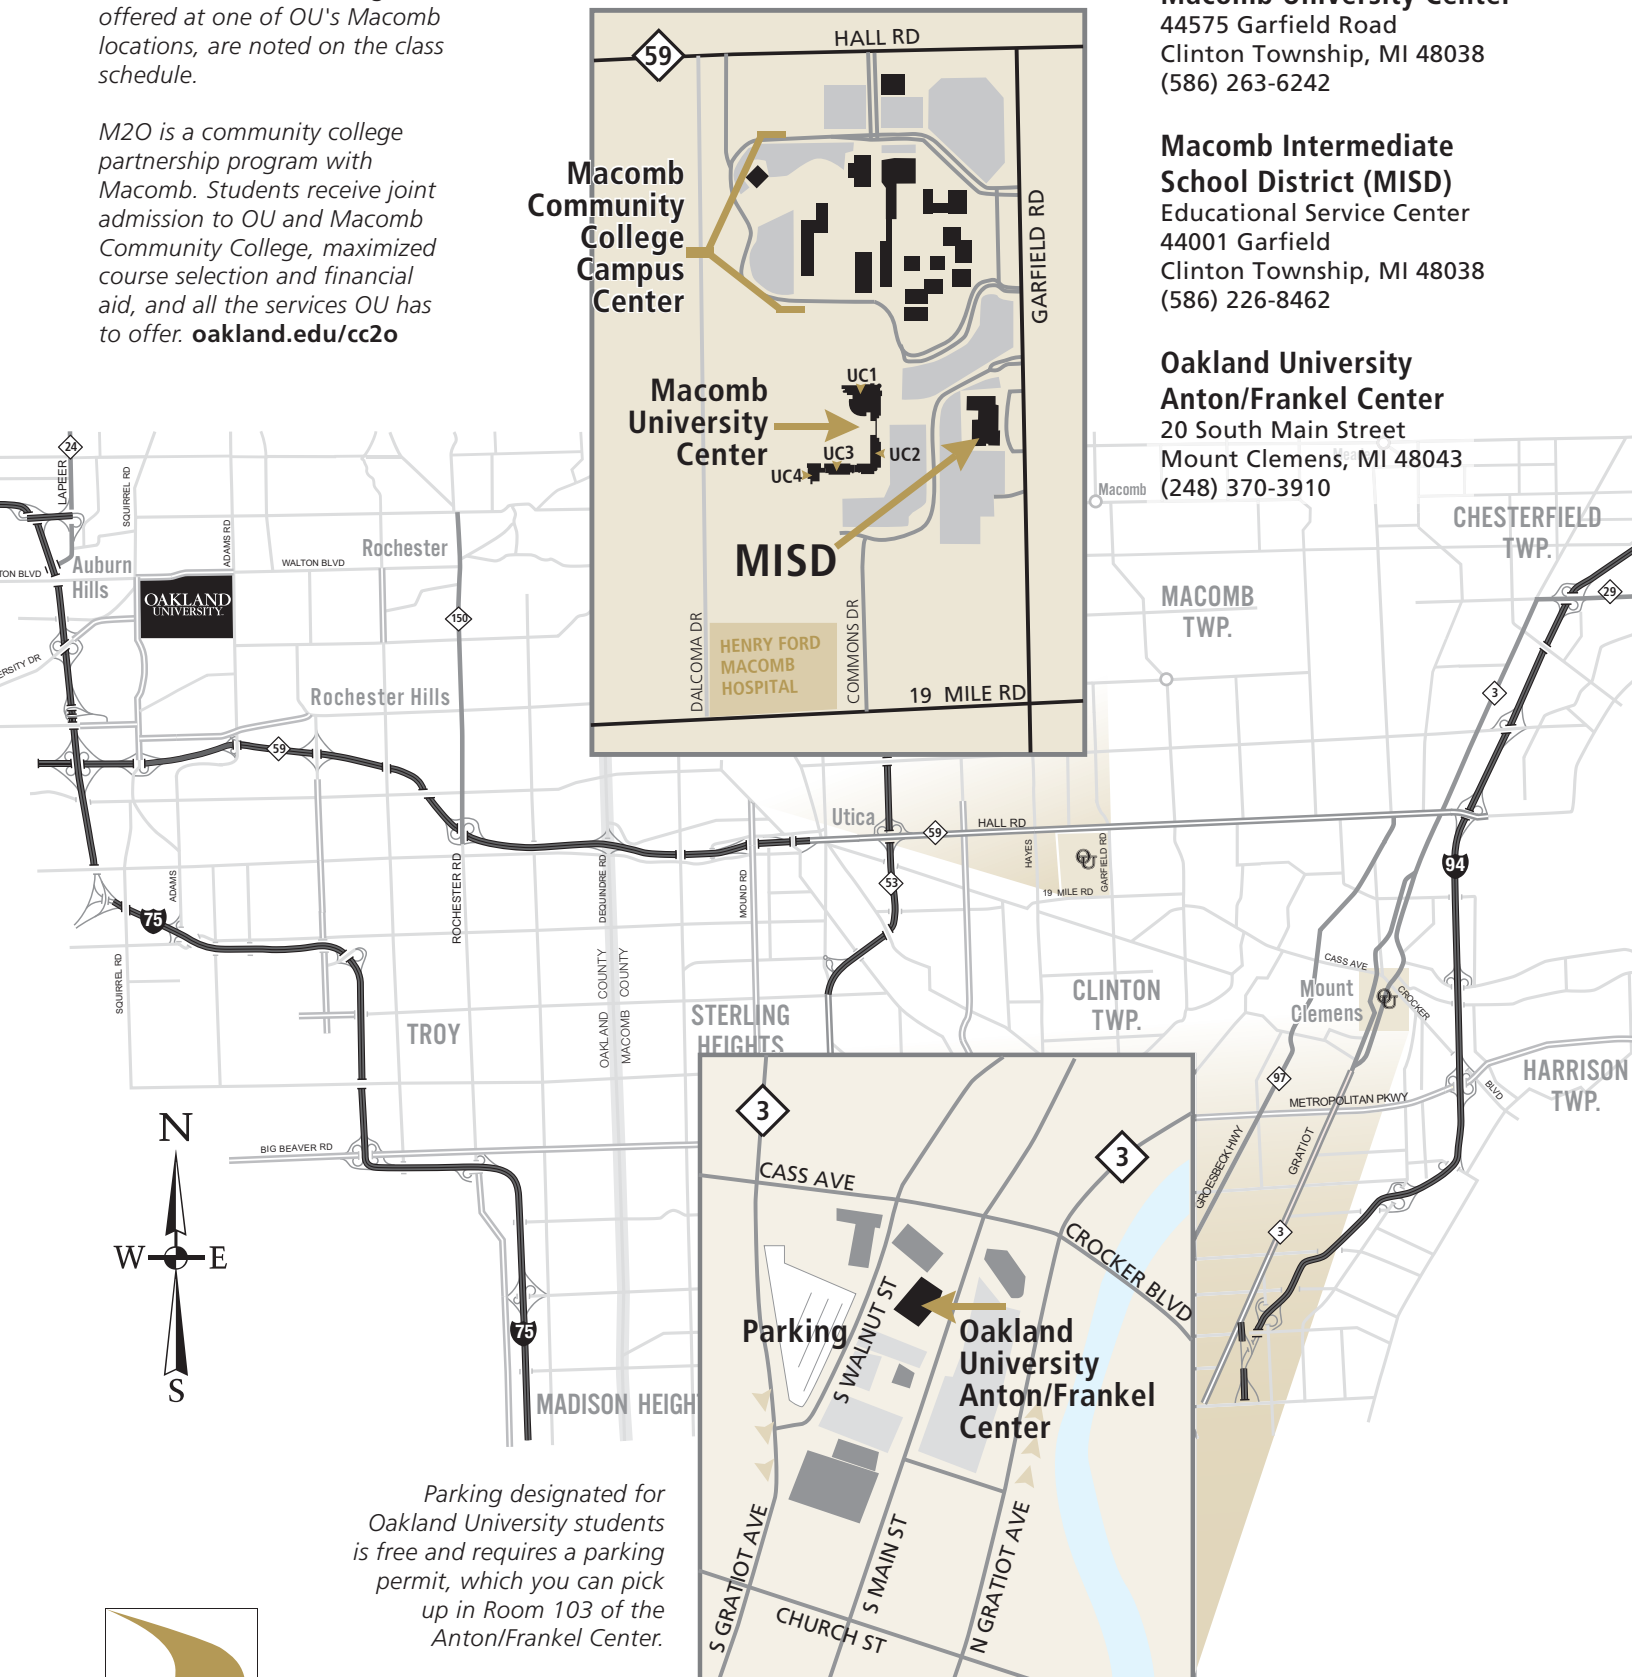

Oakland University | *OU-Macomb locations*

Course locations, including those offered at one of OU's Macomb locations, are noted on the class schedule.

M2O is a community college partnership program with Macomb. Students receive joint admission to OU and Macomb Community College, maximized course selection and financial aid, and all the services OU has to offer. oakland.edu/cc2o

Macomb University Center

44575 Garfield Road
Clinton Township, MI 48038
(586) 263-6242

Macomb Intermediate School District (MISD)

Educational Service Center
44001 Garfield
Clinton Township, MI 48038
(586) 226-8462

Oakland University Anton/Frankel Center

20 South Main Street
Mount Clemens, MI 48043
(248) 370-3910

Parking designated for Oakland University students is free and requires a parking permit, which you can pick up in Room 103 of the Anton/Frankel Center.